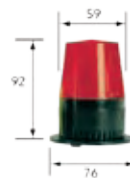

These warning signals are able to produce visual and acoustic signal at the same time.

This special property makes them suitable in environments where the light signal can be covered or be into shade related to the operator.

So the acoustic signal is able to draw attention.

They're suitable in environments where there are some workers with sight or visual defect.

SONOLAMP 59 light + sound	SONO 59 sound	LAMP 59 light	Nominal tension V	Current mA	Average absorption W	Lamp power W	Intermittent cycles/min	Sound level (1 meter) dB A-SPL	Acoustic frequency Hz	Service	Degree of protection IP
10.42.01* C			12 AC/DC	200	2,2	2	84	90	3220	Continuous	33
		08.42.01* C		170	2		110	-	-		
10.43.01* C			24 AC/DC	100	2,2	84	93	3220			
		08.43.01* C		90	2	110	-	-			
	10.81.001 C		12÷24 AC/DC	100	1,2	-	84	90	3220		

Weight: kg. 0,115   kg. 0,085   kg. 0,060

*cap colours :
1 = red, 2 = yellow ,3 = orange, 4 = green, 5 = blue, 6 = white.