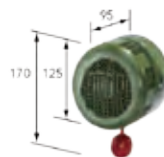

It's made in nylon with steel mechanics and dynamically balanced fan.

**FUNISON VOX**

**07.50.005 B**

Sound peak on siren beam (1 meter) dB	Frequency Hz	Rotor Ø mm	Rotating ring height mm
99	400	115	28

Weight: kg. 0,550

Share space in mm