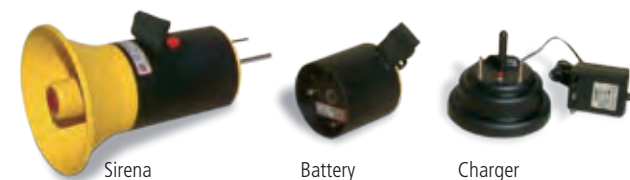

Sonoret SPR is suitable for most varied needs: from nocturnal guard to workers on railways and roads on Boats, to sporting events and in any place where the need for a buzzer alarm occurs.

With new separable battery pack, it's always possible to keep one charged and ready to use, using two or more packs.

SONORET SPR with rechargeable batteries Ni.MH	Battery Ni.MH	Charger	Power supply	Recharge time h	Working tension	Sound level (1 meter) dB lin	Minimal frequency Hz	Maximum frequency Hz	Modulation period	Degree of protection IP	Endurance wit continuous sound (')	Nominal tension V	Absorption VA
07.50.007 B			Batteria Ni-MH 12V 1200 m A/h	7	12Vdc	107,5	600	1200	4 sec	54	30	230 AC	10
	07.50.009 B												
		07.50.008 B											
Weight:	kg. 1,150	kg. 0,550	kg. 0,380