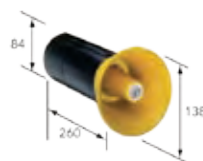

SONORET SPR with rechargeable batteries Ni.MH	Battery Ni.MH	Charger	Power supply	Recharge time h	Working tension	Sound level (1 meter) dB lin	Minimal frequency Hz	Maximum frequency Hz	Modulation period	Degree of protection IP	Endurance wit continuous sound (')	Nominal tension V	Absorption VA
07.50.007 B			Batteria Ni-MH 12V 1200 m A/h	7	12Vdc	107,5	600	1200	4 sec	54	30	230 AC	10
	07.50.009 B												
		07.50.008 B											
Weight:	kg. 1,150	kg. 0,550	kg. 0,380